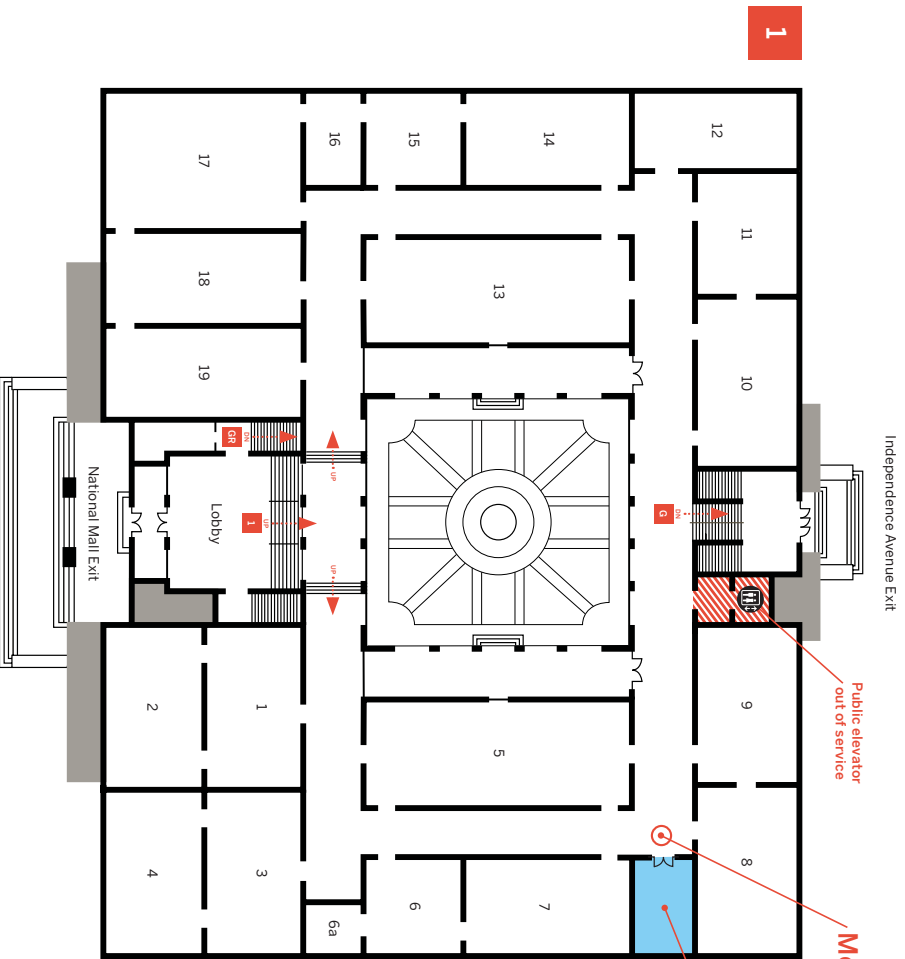

- Information
- Restrooms
- Lockers
- Museum Store
- Meyer Auditorium
- Elevator
- Exit
- Accessible
- Offices, Archives, Library

WEST BUILDING

(Freer Gallery of Art)

Public elevator outage map

The public elevator to access galleries 1-19 and exit to Independence Avenue is out of service. We apologize for the inconvenience.

All galleries can be accessed by stairs.

If you need to use an elevator, follow the signs to a meeting zone and call the information desk.

- ★S
- GR
- 1

Meeting zone 1—Independence Avenue accessible entrance

Meeting zone 2—At the end of the gallery 20 corridor

Meeting zone 3—Corridor outside gallery 8

Meeting zone 3

Guide required to access staff-only elevator

G

Meeting zone 1

Public elevator out of service

Guide required to access staff-only elevator

Meeting zone 2

GR

1

West Building Plaza

West Building Plaza