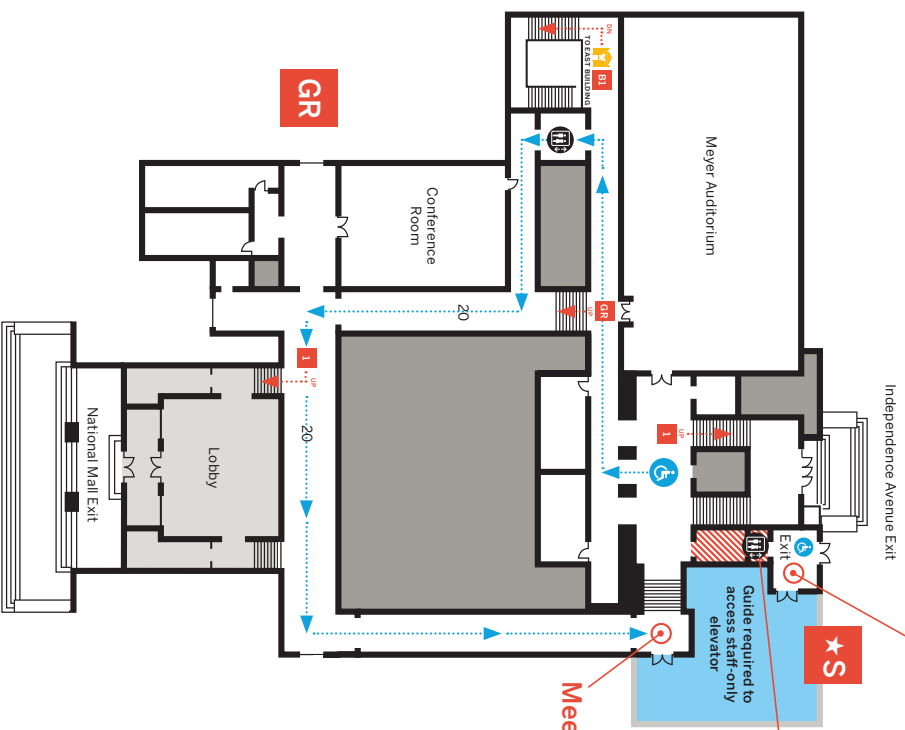

- Information
- Restrooms
- Lockers
- Museum Store
- Meyer Auditorium
- Elevator
- Exit
- Accessible
- Offices, Archives, Library

WEST BUILDING

(Freer Gallery of Art)

Public elevator outage map

The public elevator to access galleries 1-19 and exit to Independence Avenue is out of service. We apologize for the inconvenience.

All galleries can be accessed by stairs.

If you need to use an elevator, follow the signs to a meeting zone and call the information desk.

- ★S
- GR
- 1

Meeting zone 1—Independence Avenue accessible entrance

Meeting zone 2—At the end of the gallery 20 corridor

Meeting zone 3—Corridor outside gallery 8

Meeting zone 3

Guide required to access staff-only elevator

G

Meeting zone 1

Public elevator out of service

Guide required to access staff-only elevator

Meeting zone 2

GR

1

West Building Plaza

West Building Plaza