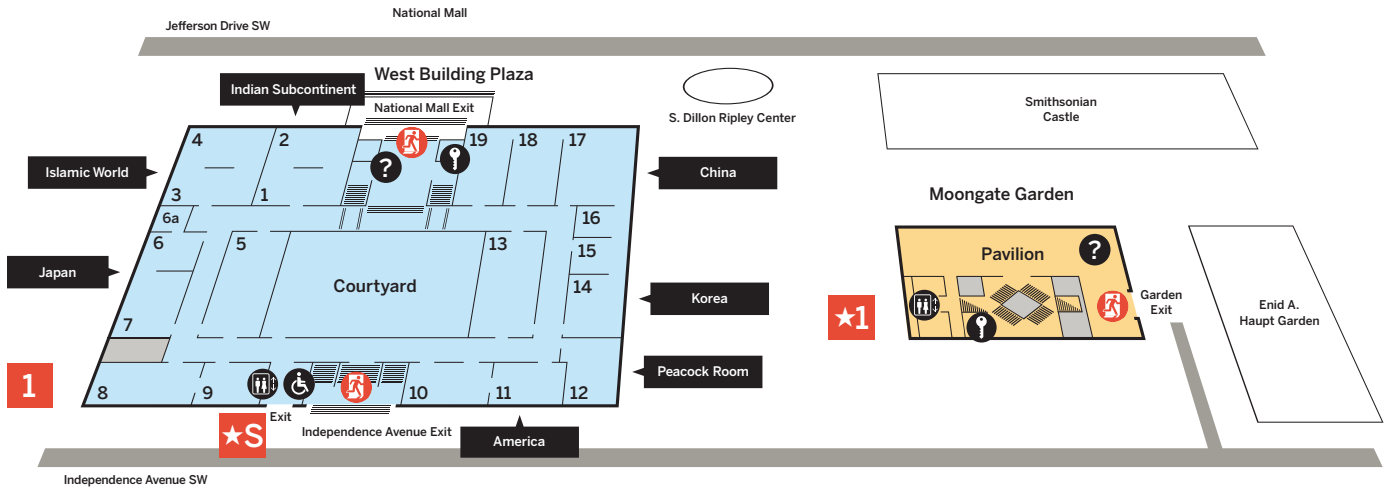

WEST BUILDING

(Freer Gallery of Art)

EAST BUILDING

(Arthur M. Sackler Gallery)

GR

B1

B2

B3

- Information
- Restrooms
- Lockers
- Museum Store
- Meyer Auditorium
- Elevator
- Exit
- Accessible
- Offices, Archives, Library

WEST BUILDING

(Freer Gallery of Art)

Public elevator outage map

The public elevator to access galleries 1-19 and exit to Independence Avenue is out of service. We apologize for the inconvenience.

All galleries can be accessed by stairs.

If you need to use an elevator, follow the signs to a meeting zone and call the information desk.

- ★S
- GR
- 1

Meeting zone 1—Independence Avenue accessible entrance

Meeting zone 2

GR

1

West Building Plaza

West Building Plaza