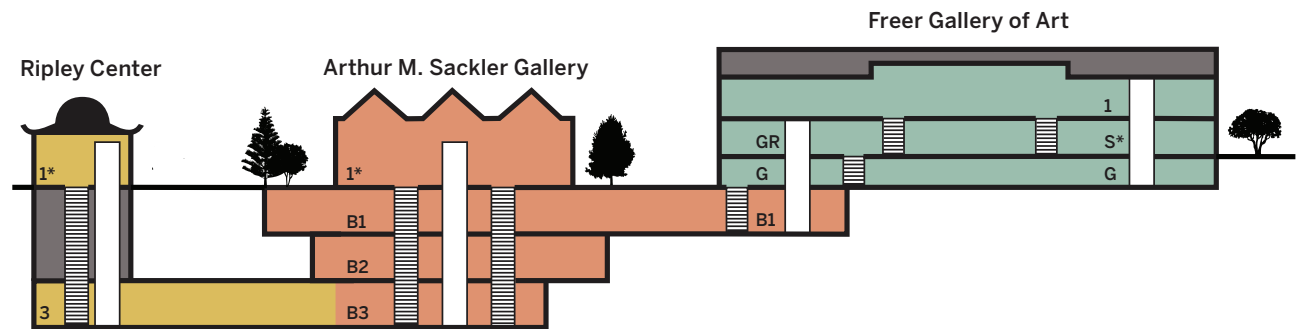

# Nowruz Family Day

Sunday, March 10, 2024

All events are from 11 a.m.–4 p.m., unless otherwise noted. All events are on a first come, first served basis while supplies last. Eventbrite registration is for planning purposes and does not guarantee access to any individual activity.